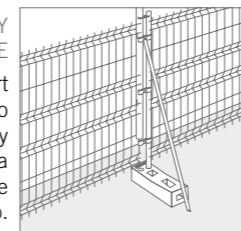

ACCESSORIES

PORTABLE FENCE DOOR

This is a portable door that can be set up anywhere in the fence, and therefore it's as versatile as the fence itself. The door can be fixed to any frame of our fences through the standard hinges. Measures 1m00 and 3m50.

SECURITY BRACKET

The frames of the fences can be secured together with the security bracket and a security screw. A security support pole is optional.

SECURITY SUPPORT POLE

Security support pole used to increase stability along with an adjustable clamp.