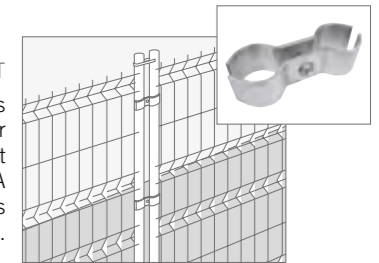

- Lightweight fence of 2m00 high and 3m50 long built with Ø3,4mm iron wire and 4 longitudinal bents to increase toughness and durability
- Assembling this fence is simple thanks to the mounting bracket attached to the fence
- Uses: this enclosure is highly recommended in areas where required a light and manageable fence. You may have other both urban and industrial applications and can be used at fairs, conferences and sporting events

PANEL SIZE	LENGTH	NOMINAL HEIGHT*
	3m50	2m00
Ø WIRE	VERTICAL	HORIZONTAL
	3,4mm	3,4mm
N° FOLDS	4 units	
Ø POST	40mm	
MESH SIZE	150x230mm	
WEIGHT	10 Kg	

* The royal height of the fence changes depending on the length of the posts of Ø40mm

ACCESSORIES

PORTABLE FENCE DOOR

This is a portable door that can be set up anywhere in the fence, and therefore it's as versatile as the fence itself. The door can be fixed to any frame of our fences through the standard hinges. Measures 1m00 and 3m50.

SECURITY BRACKET

The frames of the fences can be secured together with the security bracket and a security screw. A security support pole is optional.

SECURITY SUPPORT POLE

Security support pole used to increase stability along with an adjustable clamp.