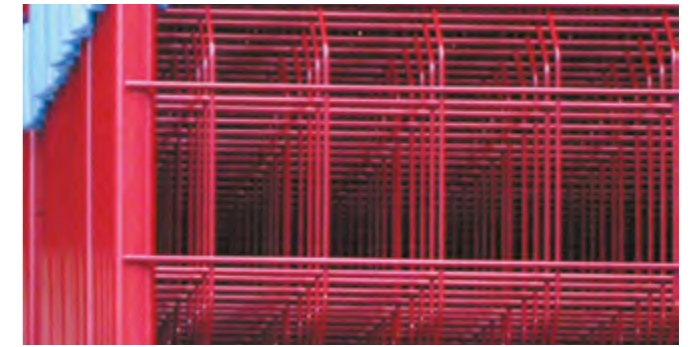

APPLICATION PLACES

QUATTRO TUBI PORTABLE FENCE

- 2m00 high and 3m50 long built with Ø0,2mm tubes to increase the toughness of the frame
- Assembling this fence is simple thanks to the mounting bracket attached to the fence
- Uses: The Quattro Tubi fence model is a very tough and lasting fence, perfect to use in big construction sites and other locations where toughness is essential

PANEL SIZE	WIDTH	NOMINAL HEIGHT*
	3m50	2m00
Ø WIRE	VERTICAL	HORIZONTAL
	4mm	4mm
Ø HORIZONTAL POST	20mm	
Ø VERTICAL POST	40mm	
WEIGHT	18 Kgs	

* The royal height of the fence changes depending on the length of the posts of Ø40mm

OBVIA PORTABLE FENCE

- In order to provide the best security in construction sites, Rivisa has created a plastic coated model, with bright and intense colours that can be easily seen

PUBLICITY PORTABLE FENCE