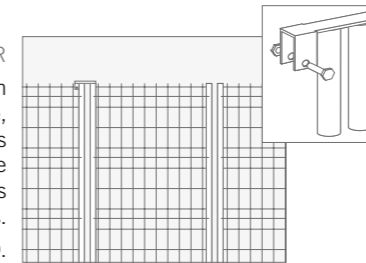

PANEL SIZE	LENGTH	NOMINAL HEIGHT*
	3m50	2m00
Ø WIRE	VERTICAL	HORIZONTAL
	3,4mm	3,4mm
N° FOLDS	4 units	
Ø POST	40mm	
MESH SIZE	150x230mm	
WEIGHT	10 Kg	

* The royal height of the fence changes depending on the length of the posts of Ø40mm

ACCESSORIES

PORTABLE FENCE DOOR

This is a portable door that can be set up anywhere in the fence, and therefore it's as versatile as the fence itself. The door can be fixed to any frame of our fences through the standard hinges. Measures 1m00 and 3m50.